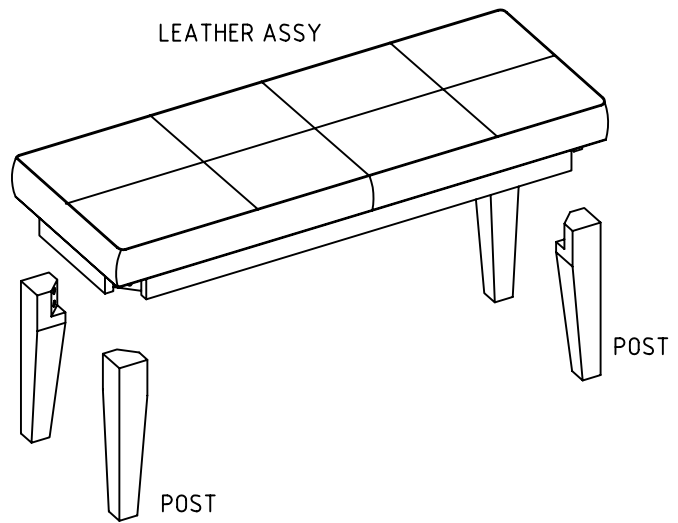

MILANO BENCH

MFI MODUS
FURNITURE
INTERNATIONAL

ASSEMBLY INSTRUCTIONS

COMPONENT CHECK LIST

- 1 X LEATHER ASSY
- 4 X POST

HARDWARE LIST

- 8 X WASHER
- 8 X SPRING WASHER
- 8 X ALLEN BOLTS 50 MM
- 1 X ALLEN KEY

STEP

LAY DOWN LEATHER ASSY TO THE FLOOR.

ATTACH POST TO LEATHER ASSY USING WASHER, SPRING WASHER AND ALLEN BOLT 50 MM.

USE ALLEN KEY TO THREAD THE BOLTS. (ILLUSTRATION #)